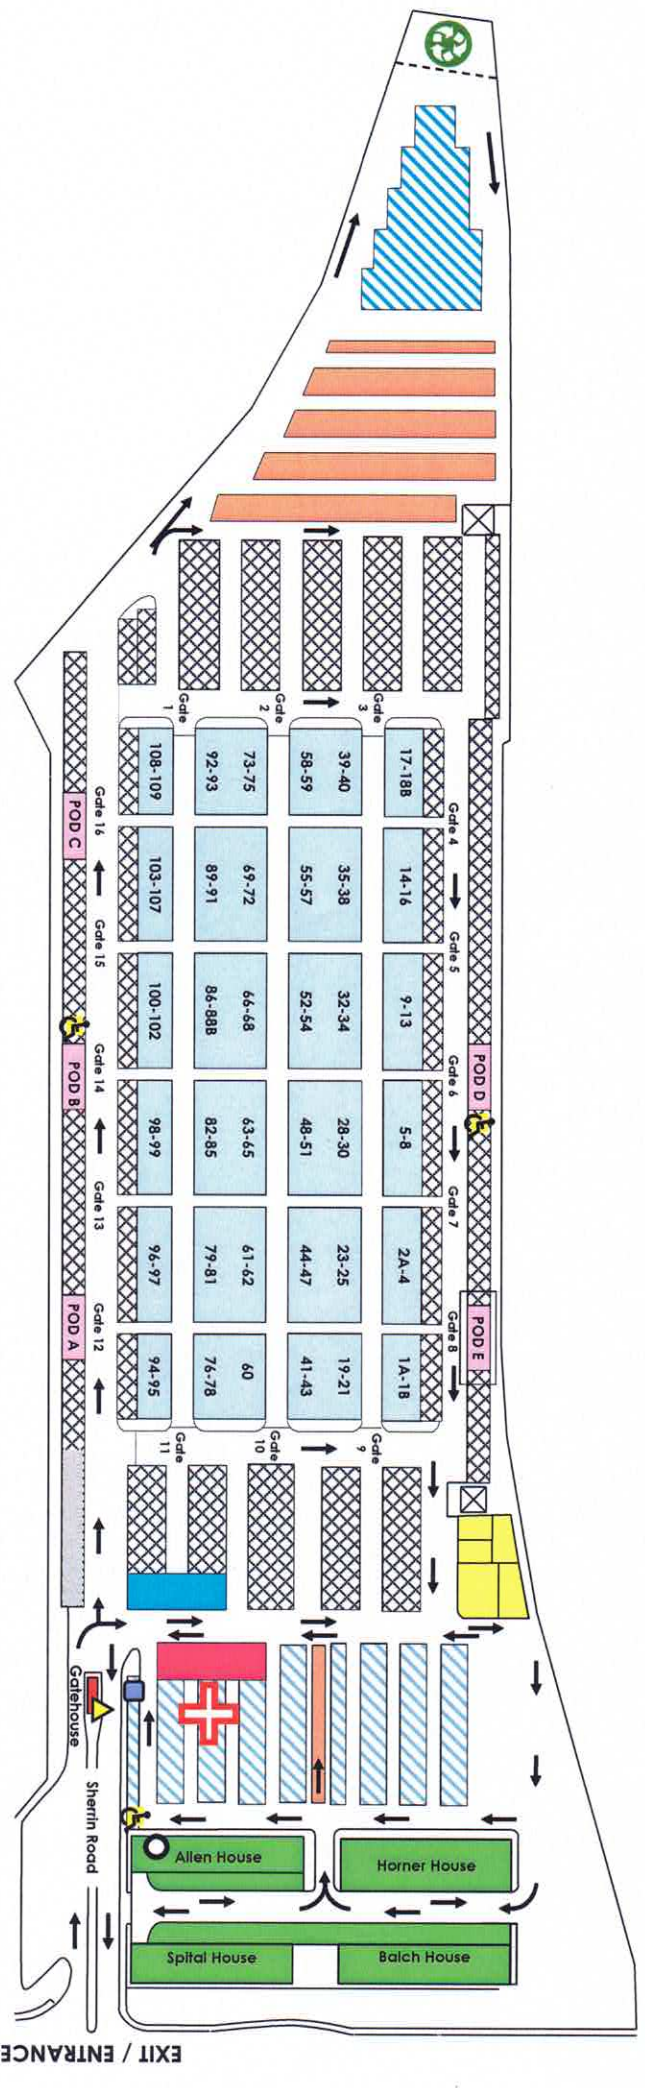

NEW SPITALFIELDS MARKET SITE PLAN

KEY

	MARKET HALL - Market Stands		GATEHOUSE - MARKET CONSTABULARY & FIRST AID		ONE-WAY SYSTEM		FIRST AID
	SERVICE AREA & FORKLIFT TRAINING AREA		TENANT'S CAR PARKING		5MPH SPEED LIMIT INSIDE MARKET HALL		TENANT'S CAR PARK
	ACCESSIBLE PARKING Accessible toilets located in Pods B & D		BUYER'S PARKING		10MPH SPEED LIMIT ON-SITE		CITY OF LONDON ADMIN OFFICE Located on the 1st floor of Allen House
	LORRY PARKING		RECYCLING COMPOUND		EMERGENCY MUSTER POINT		PAY STATION
	CAFE AND TOILETS		CATERING SUPPLY BUILDINGS		PAY-TO-PARK AREA		

FOR YOUR PERSONAL SAFETY, WHEN ON FOOT, PLEASE ENSURE THAT YOU USE THE PEDESTRIAN WALKWAYS THAT ARE CLEARLY MARKED THROUGHOUT NEW SPITALFIELDS MARKET